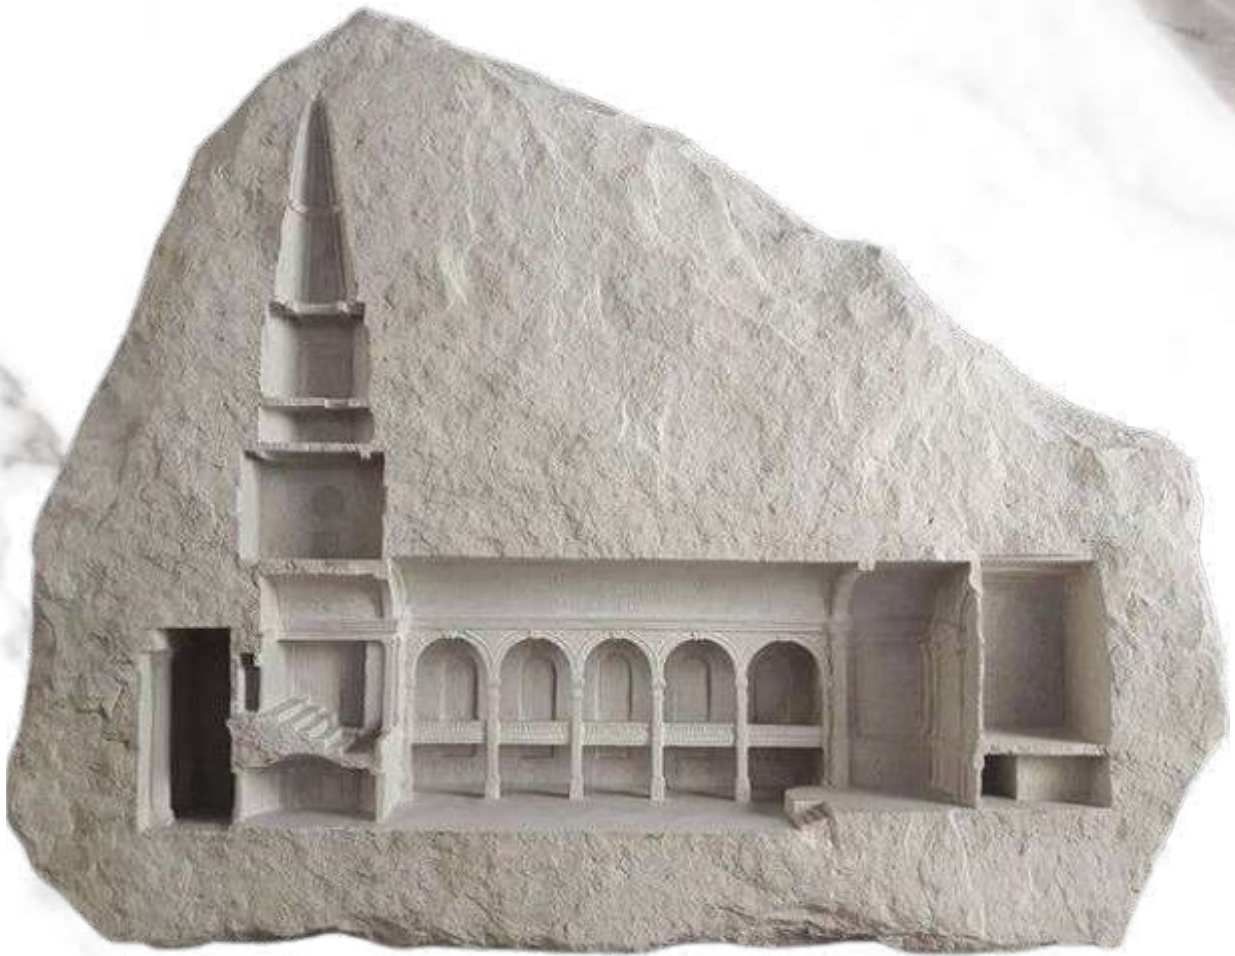

PALACIA ROME

HEIGHT - 24 INCHES*

WEIGHT - 150 KGS